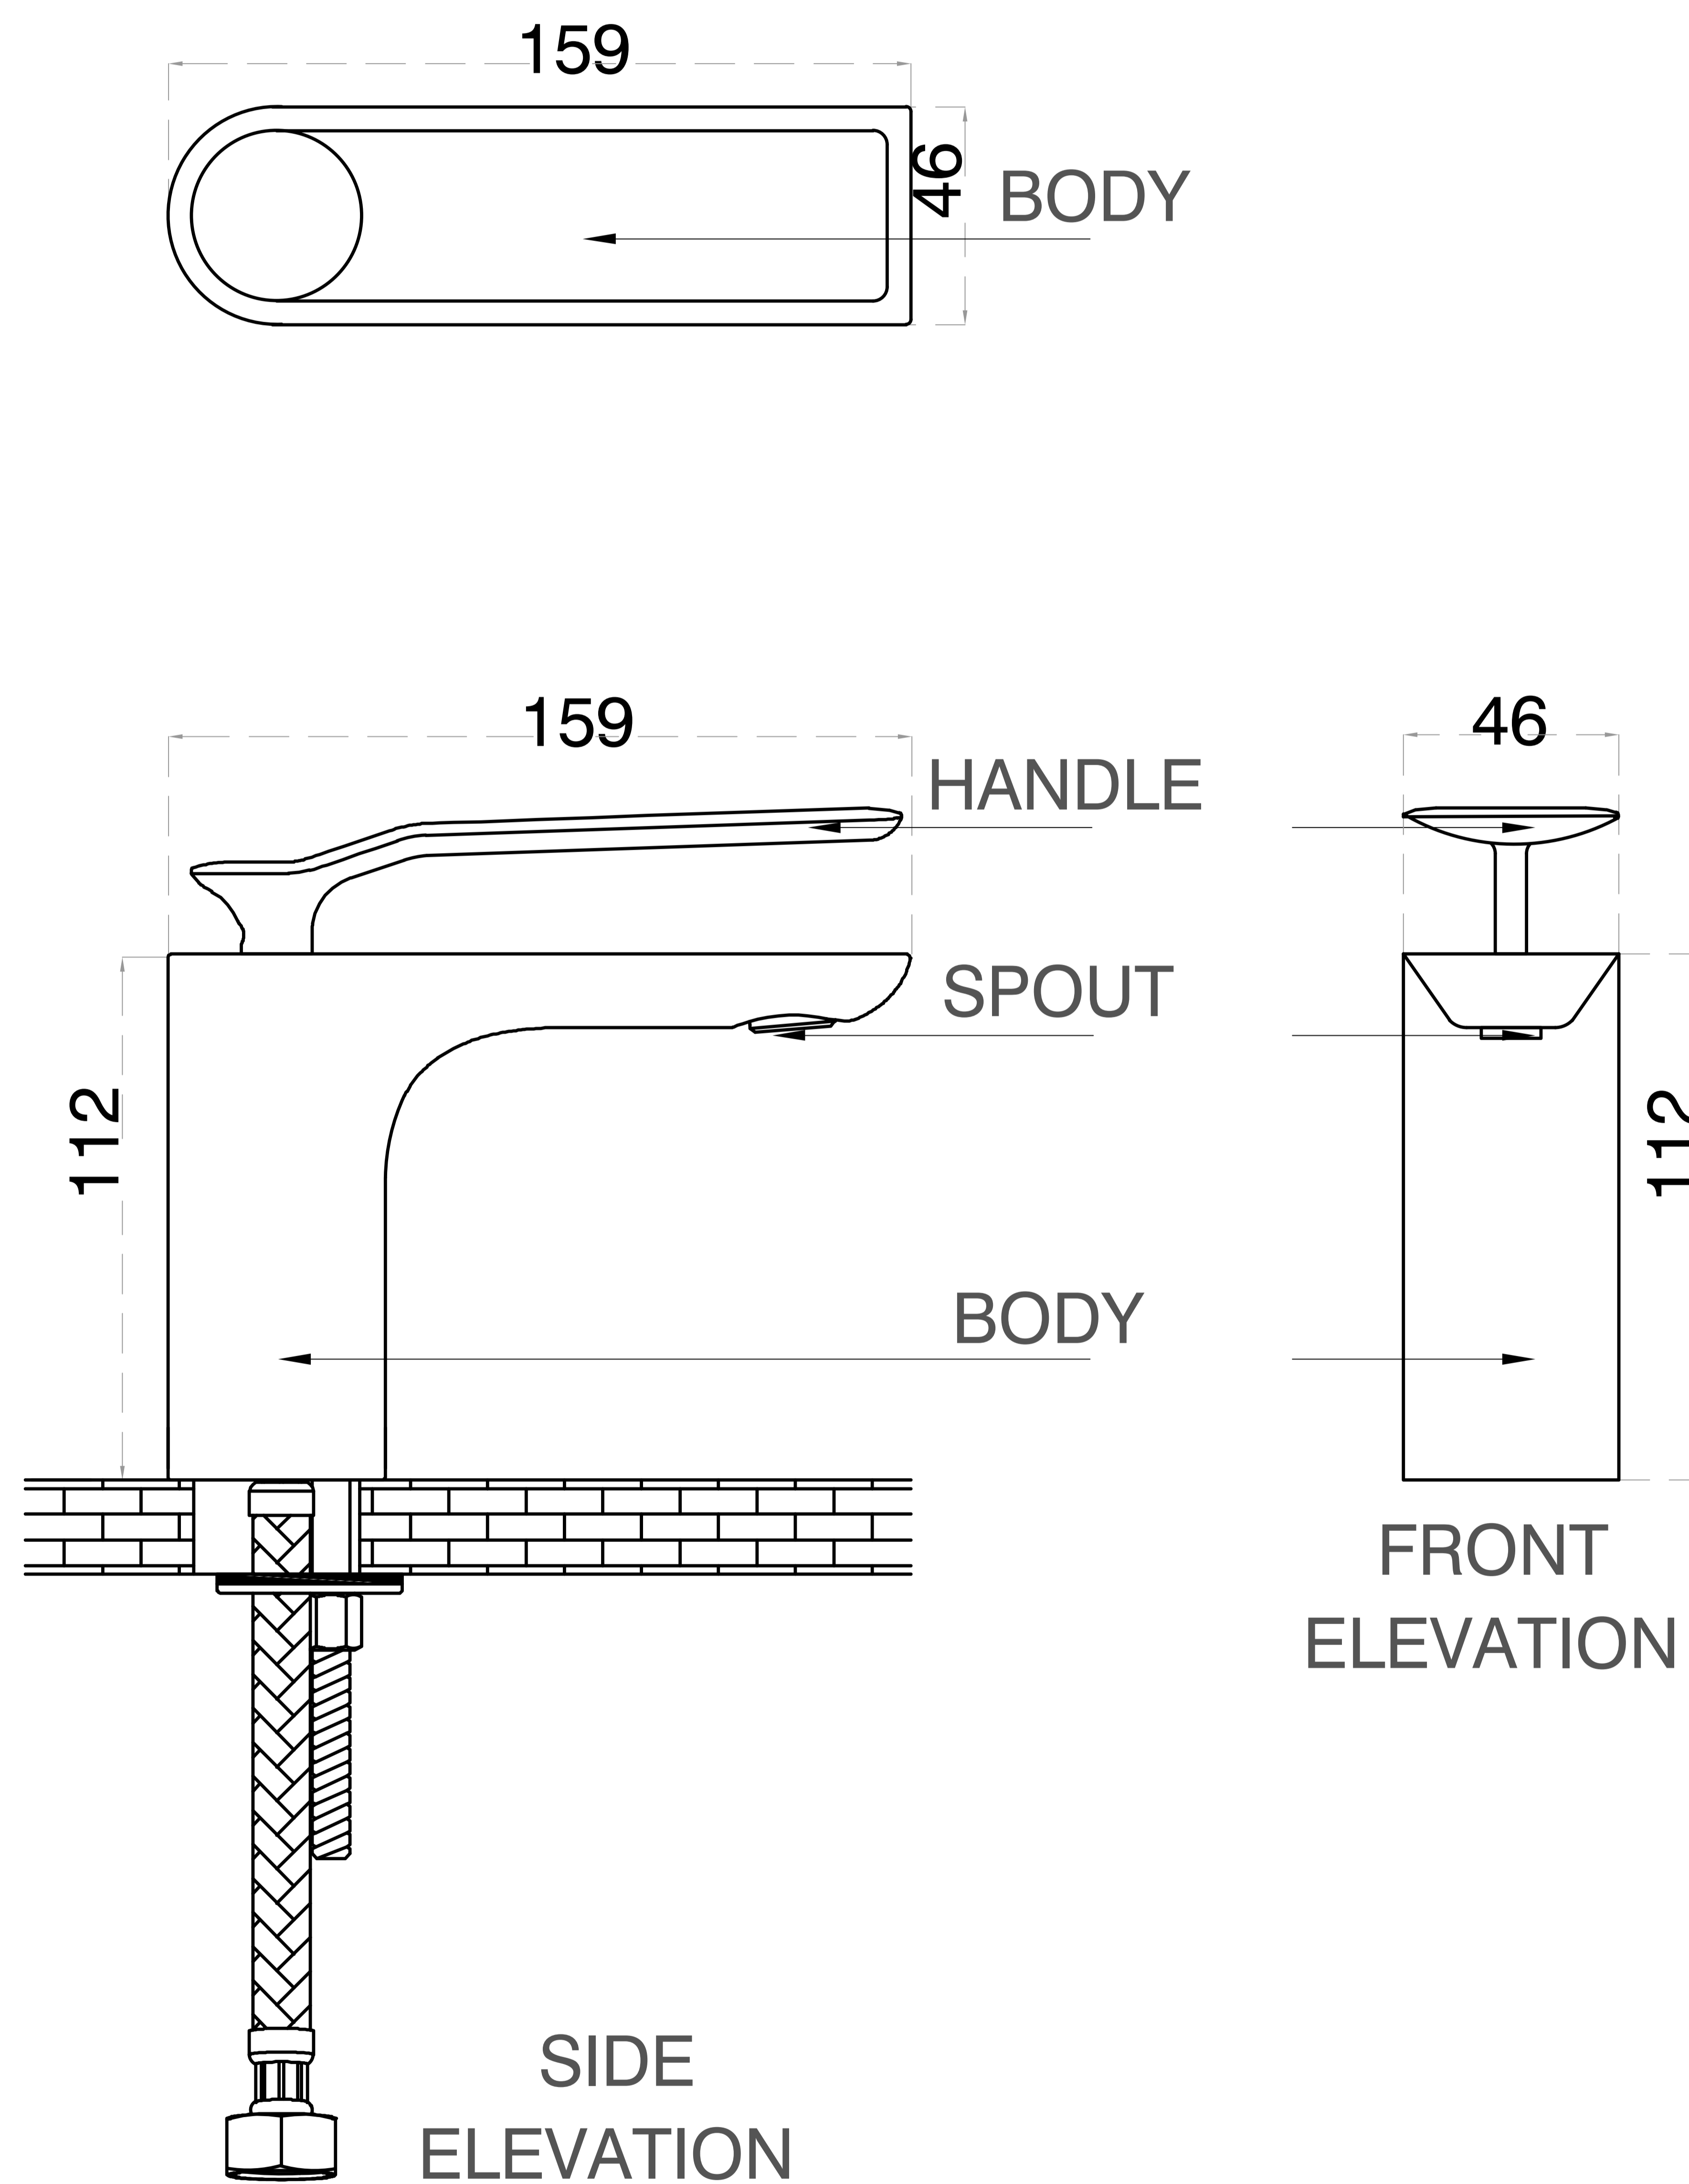

# Basin Mixer

Product Code : **2041**

## Technical Drawing

All dimension are in **mm**